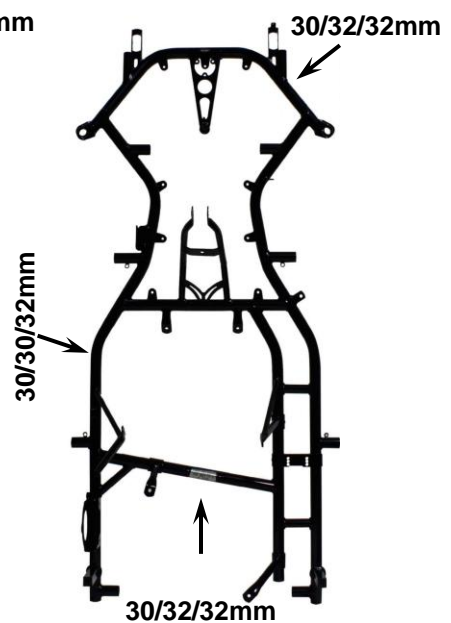

Chassis tube dimensions

Hero Micro/Mini

Gem Star

KT2

Heron

KT3

KT4

Road Rebel