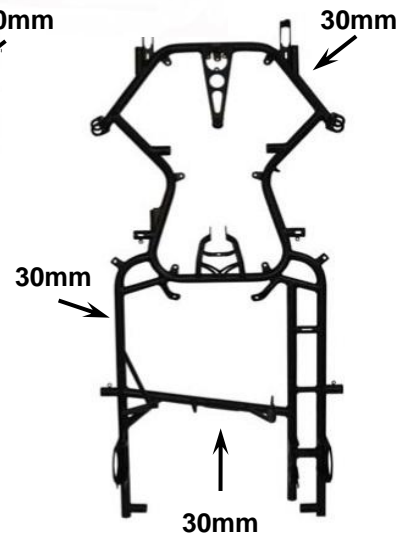

Chassis tube dimensions

Hero Micro/Mini

Gem Star

KT2

Heron

KT3

KT4

Road Rebel