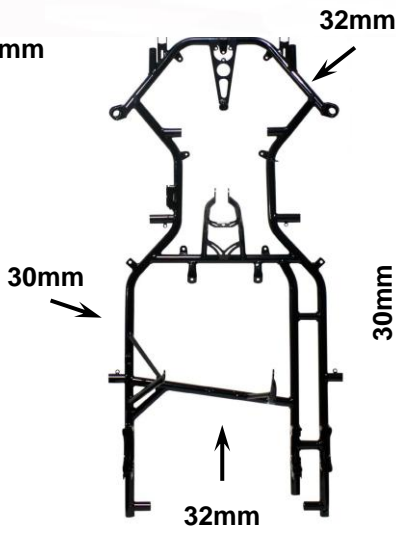

Chassis tube dimensions

Hero Micro/Mini

Gem Star

KT2

Heron

KT3

KT4

Road Rebel