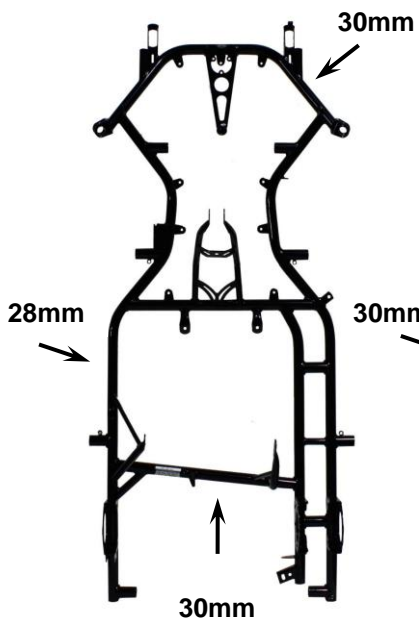

Chassis tube dimensions

Hero Micro/Mini

Gem Star

KT2

Heron

KT3

KT4

Road Rebel