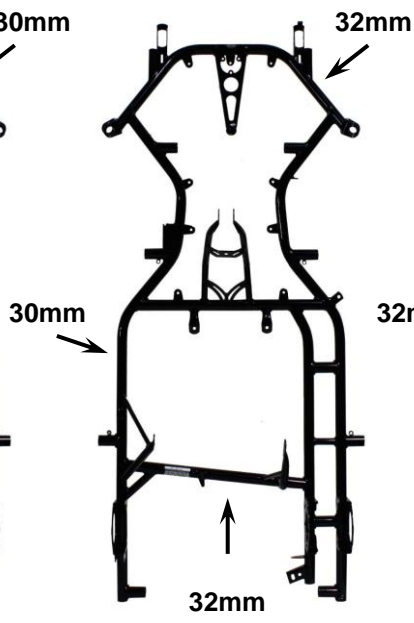

Chassis tube dimensions

Hero Micro/Mini

Gem Star

KT2

Heron

KT3

KT4

Road Rebel