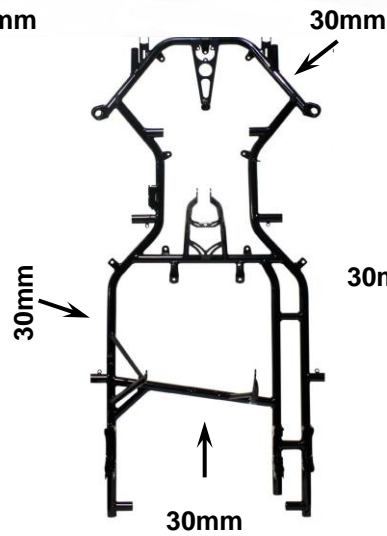

Chassis tube dimensions

Hero Micro/Mini

Gem Star

KT2

Heron

KT3

KT4

Road Rebel