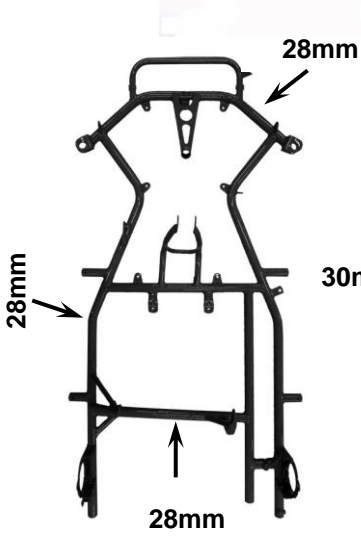

Chassis tube dimensions

Hero Micro/Mini

Gem Star

KT2

Heron

KT3

KT4

Road Rebel