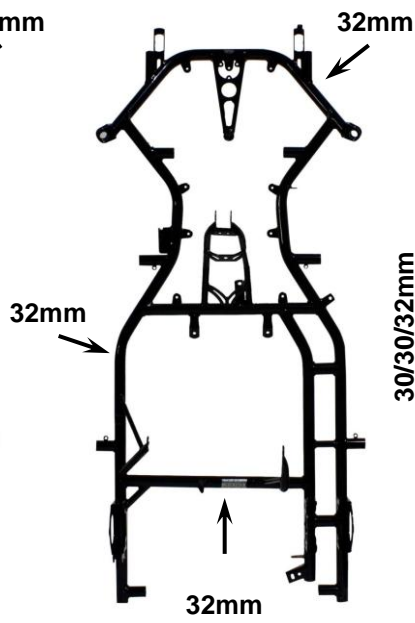

Chassis tube dimensions

Hero Micro/Mini

Gem Star

KT2

Heron

KT3

KT4

Road Rebel